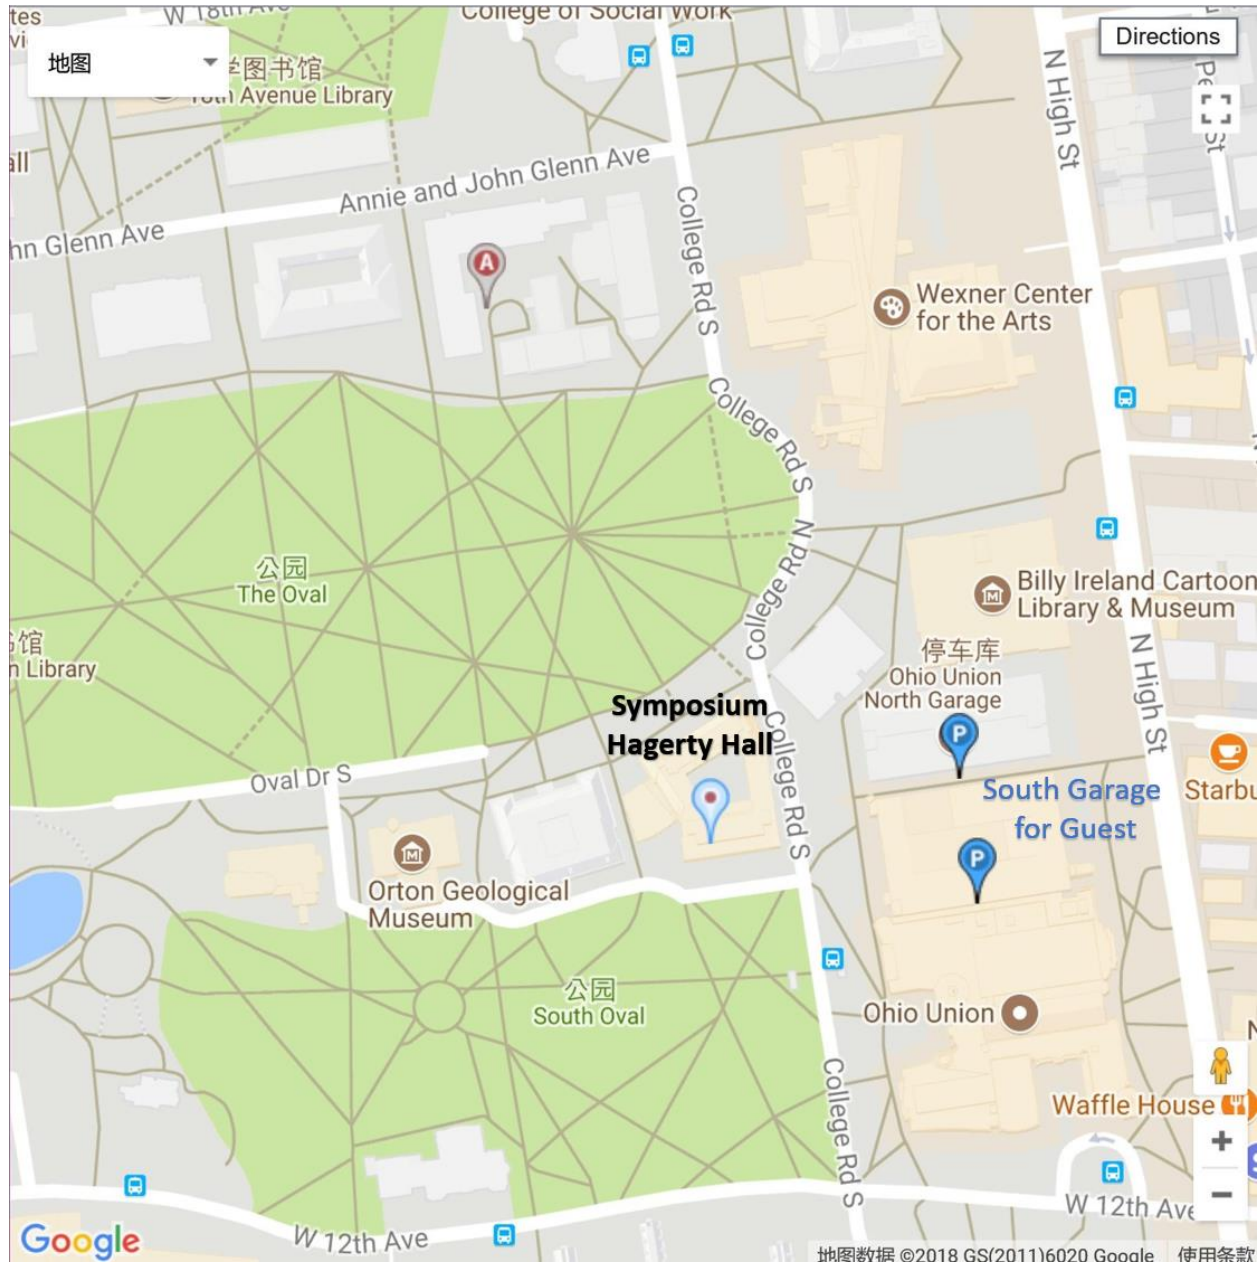

Symposium on Interdisciplinary Approaches to East Asian Languages Pedagogy

February 24-25, 2018

The Ohio State University, Columbus, OH, USA

Location, Parking, Accommodation & Restaurants

Location:

**Reception & Symposium: Hagerty Hall, 1775 College Rd.,
Columbus, OH, 43210**

Blackwell Inn, 2110 Tuttle Park Pl, Columbus, OH 43210

-16-minute bus ride to campus on COTA bus 1; or 10-minute Campus bus ride route

CLN or CLS to the stop Ohio Union; or about 15-minute walking to the Hagerty Hall

Courtyard by Marriott Columbus OSU - 3100 Olentangy River Rd, Columbus, OH 43202

-16-minute bus ride to campus on COTA bus 1

Hampton Inn & Suites Columbus/University Area - 3160 Olentangy River Rd, Columbus, OH 43202

-17-minute bus ride to campus on COTA bus 31

Hampton Inn & Suites Columbus - Downtown, 501 N High St, Columbus, OH 43215

-16-minute bus ride to campus on COTA bus 1 or 2

Note: Bus fares are \$2

Besides the hotels listed above, you can also book other hotels for accommodation if you prefer.